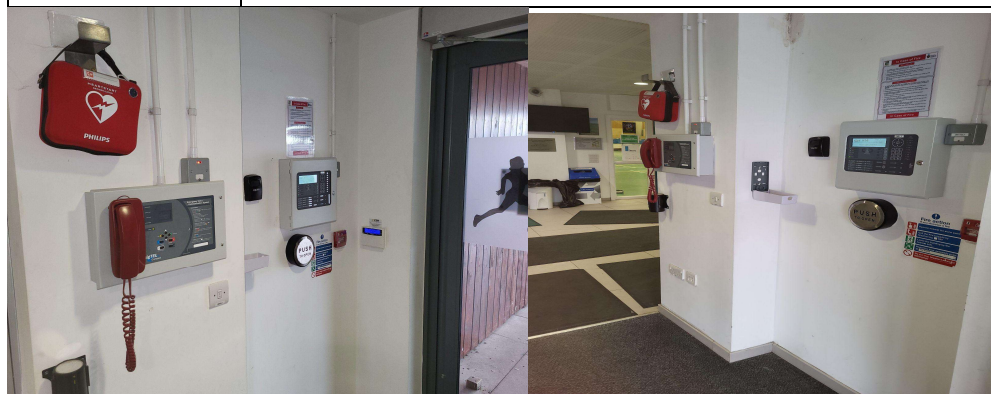

FIRST AID EQUIPMENT AND FACILITIES

Item	Location
Defibrillator	/// recline.reinstate.unity Princes Risborough School Community Sports Hall (Hall foyer) Merton Road, HP27 0DR Go through the automatic door located on the immediate right hand side wall hanging up. (RED bag- labelled Heart start)
Stretcher	NO
First Aid Room	NO